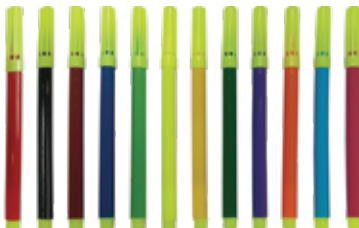

# STROKE

Fine Tip Marker

MARKER PEN

56

Body Color  
4 Colors

Ink Color

Available Packaging

Also  
Available:

Body Color  
4 Colors

Ink Color

Available Packaging

Also  
Available:

Body Color  
12Colors

Ink Color

Available Packaging

Also Available: