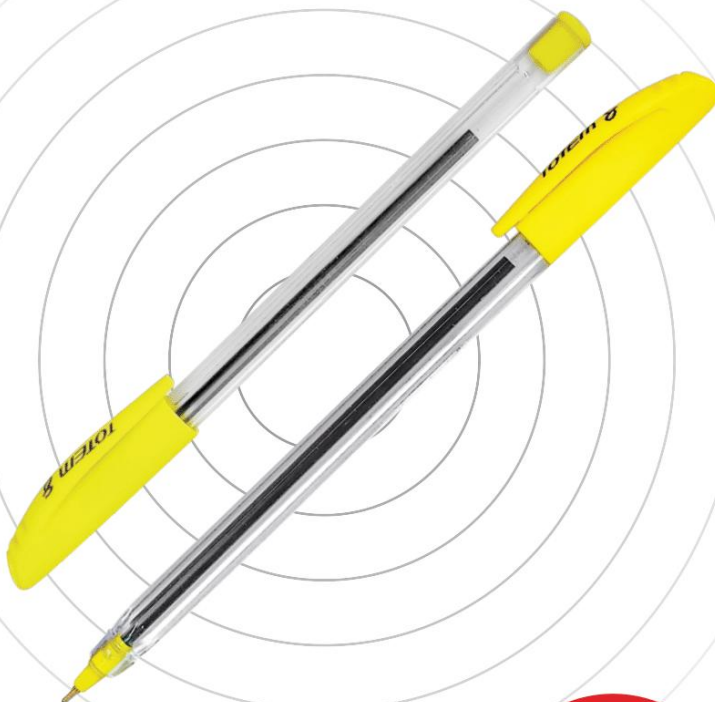

TOTEM

Available Packaging

5 UNITS
Pouch

20 UNITS
Box Pack

Available
Ink Colours :

MRP

₹ 5/-

Inclusive of all Taxes