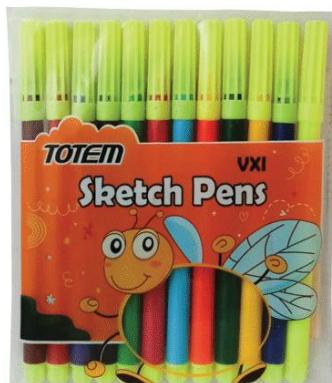

MRP

₹ 30/-

Available

Ink Colours :

Inclusive of all Taxes

Available Packaging

12 COLOR SHADES
Sketch Pen (ZXI)

HOME

NEXT

TOTEM sketchpen VXi

Available
Body Colours :

Available

Ink Colours :

Inclusive of all Taxes

Available Packaging

12 COLOR SHADES
Sketch Pen (VXi)

HOME

NEXT

TOTEM

sketchpen MINI

Available
Body Colours :

MRP
₹ 15/-

Available
Ink Colours :

Inclusive of all Taxes